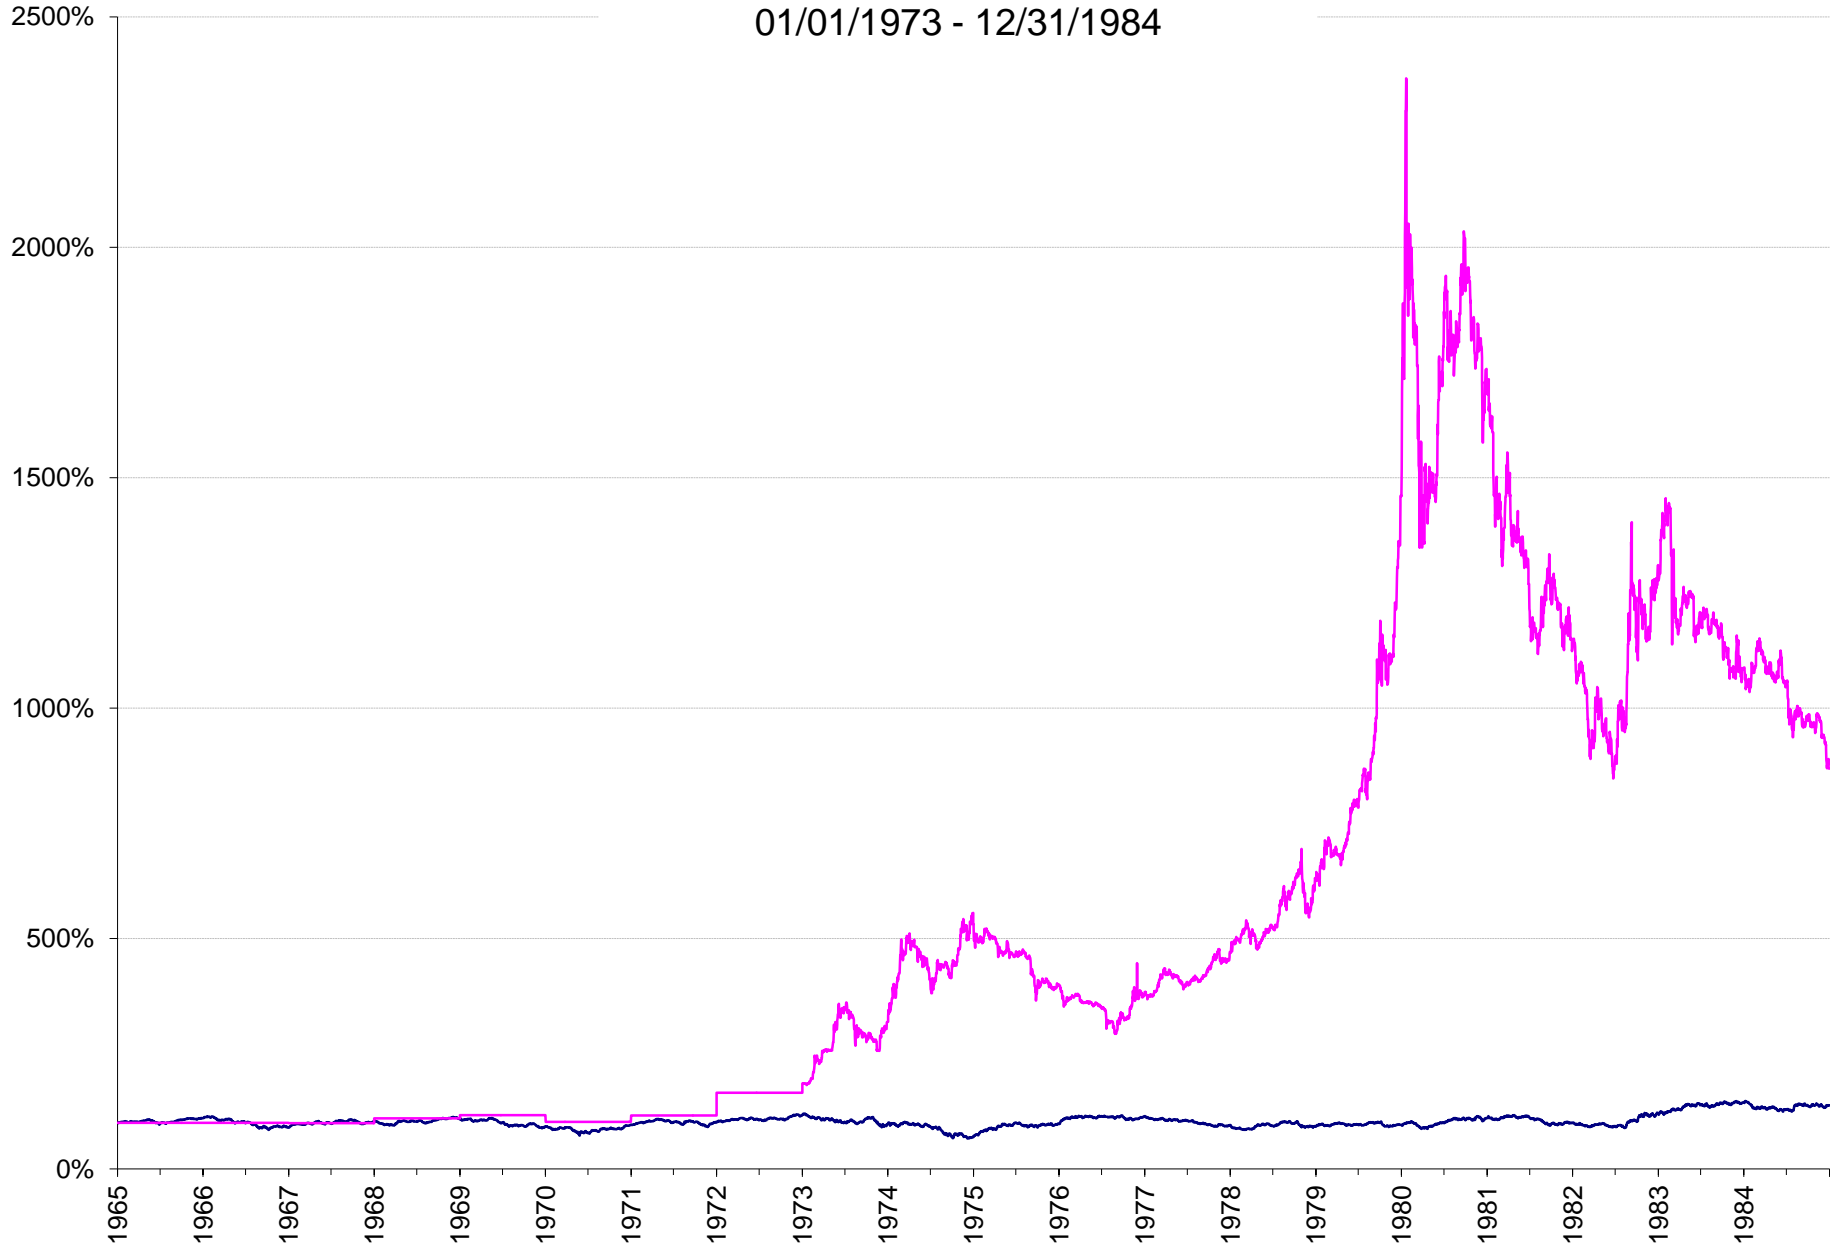

Dow Price Performance compared to Gold
9/11/2001 - Today

Dow Price Performance compared to Gold
01/01/1973 - 12/31/1984

(01/01/1965 - 12/31/1984 zeroed to dow/gold ratio highs)*

* See the Dow/Gold Zoom chart for more information