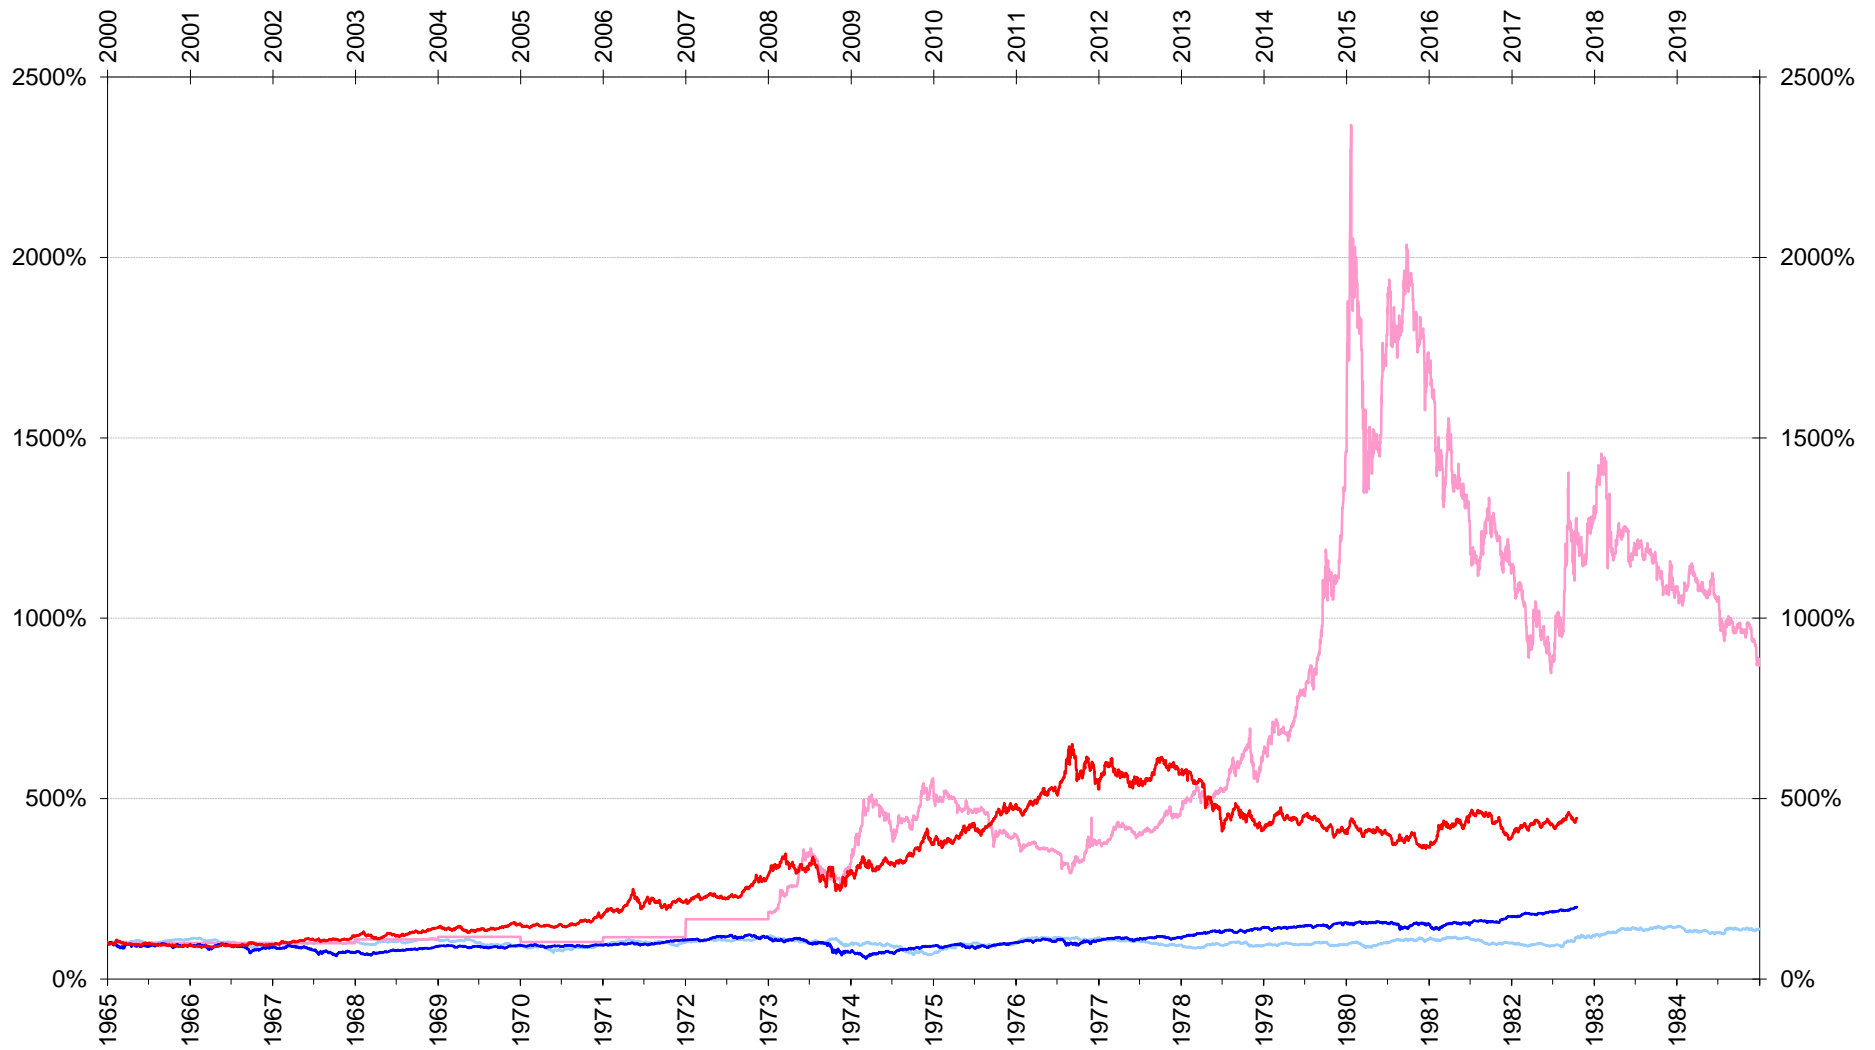

Dow Price Performance compared to Gold
9/11/2001 - Today

Dow Price Performance compared to Gold
01/01/1973 - 12/31/1984

(01/01/1965 - 12/31/1984 zeroed to dow/gold ratio highs)*

* See the Dow/Gold Zoom chart for more information